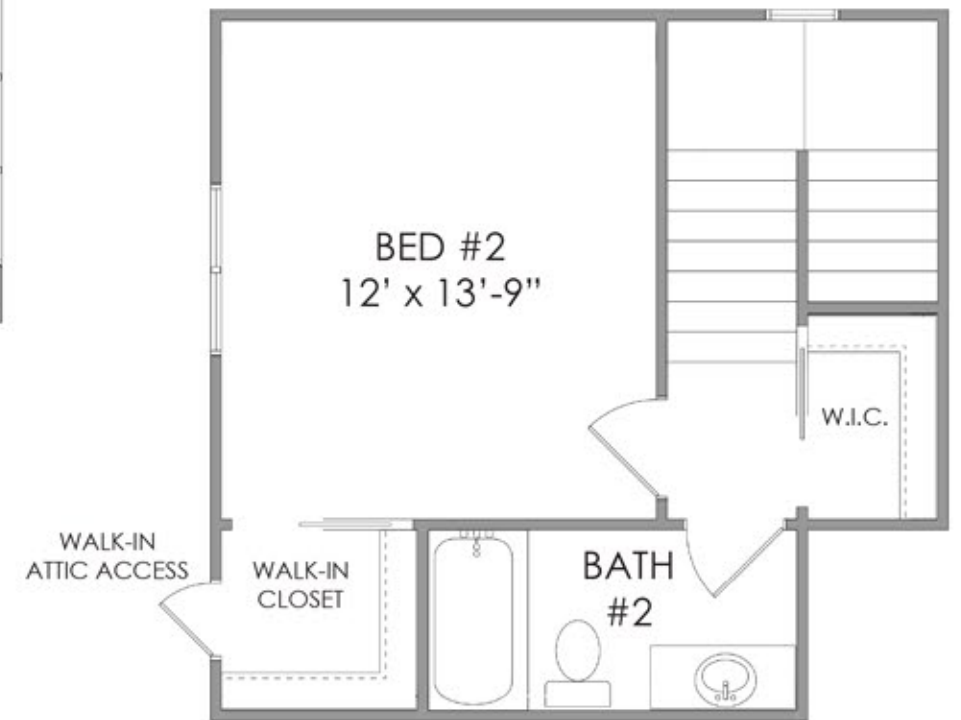

Poppy

2 BEDROOM, DEN, 2.5 BATHS 1,660 SF. LIVING AREA

Main Floor

Upper Floor