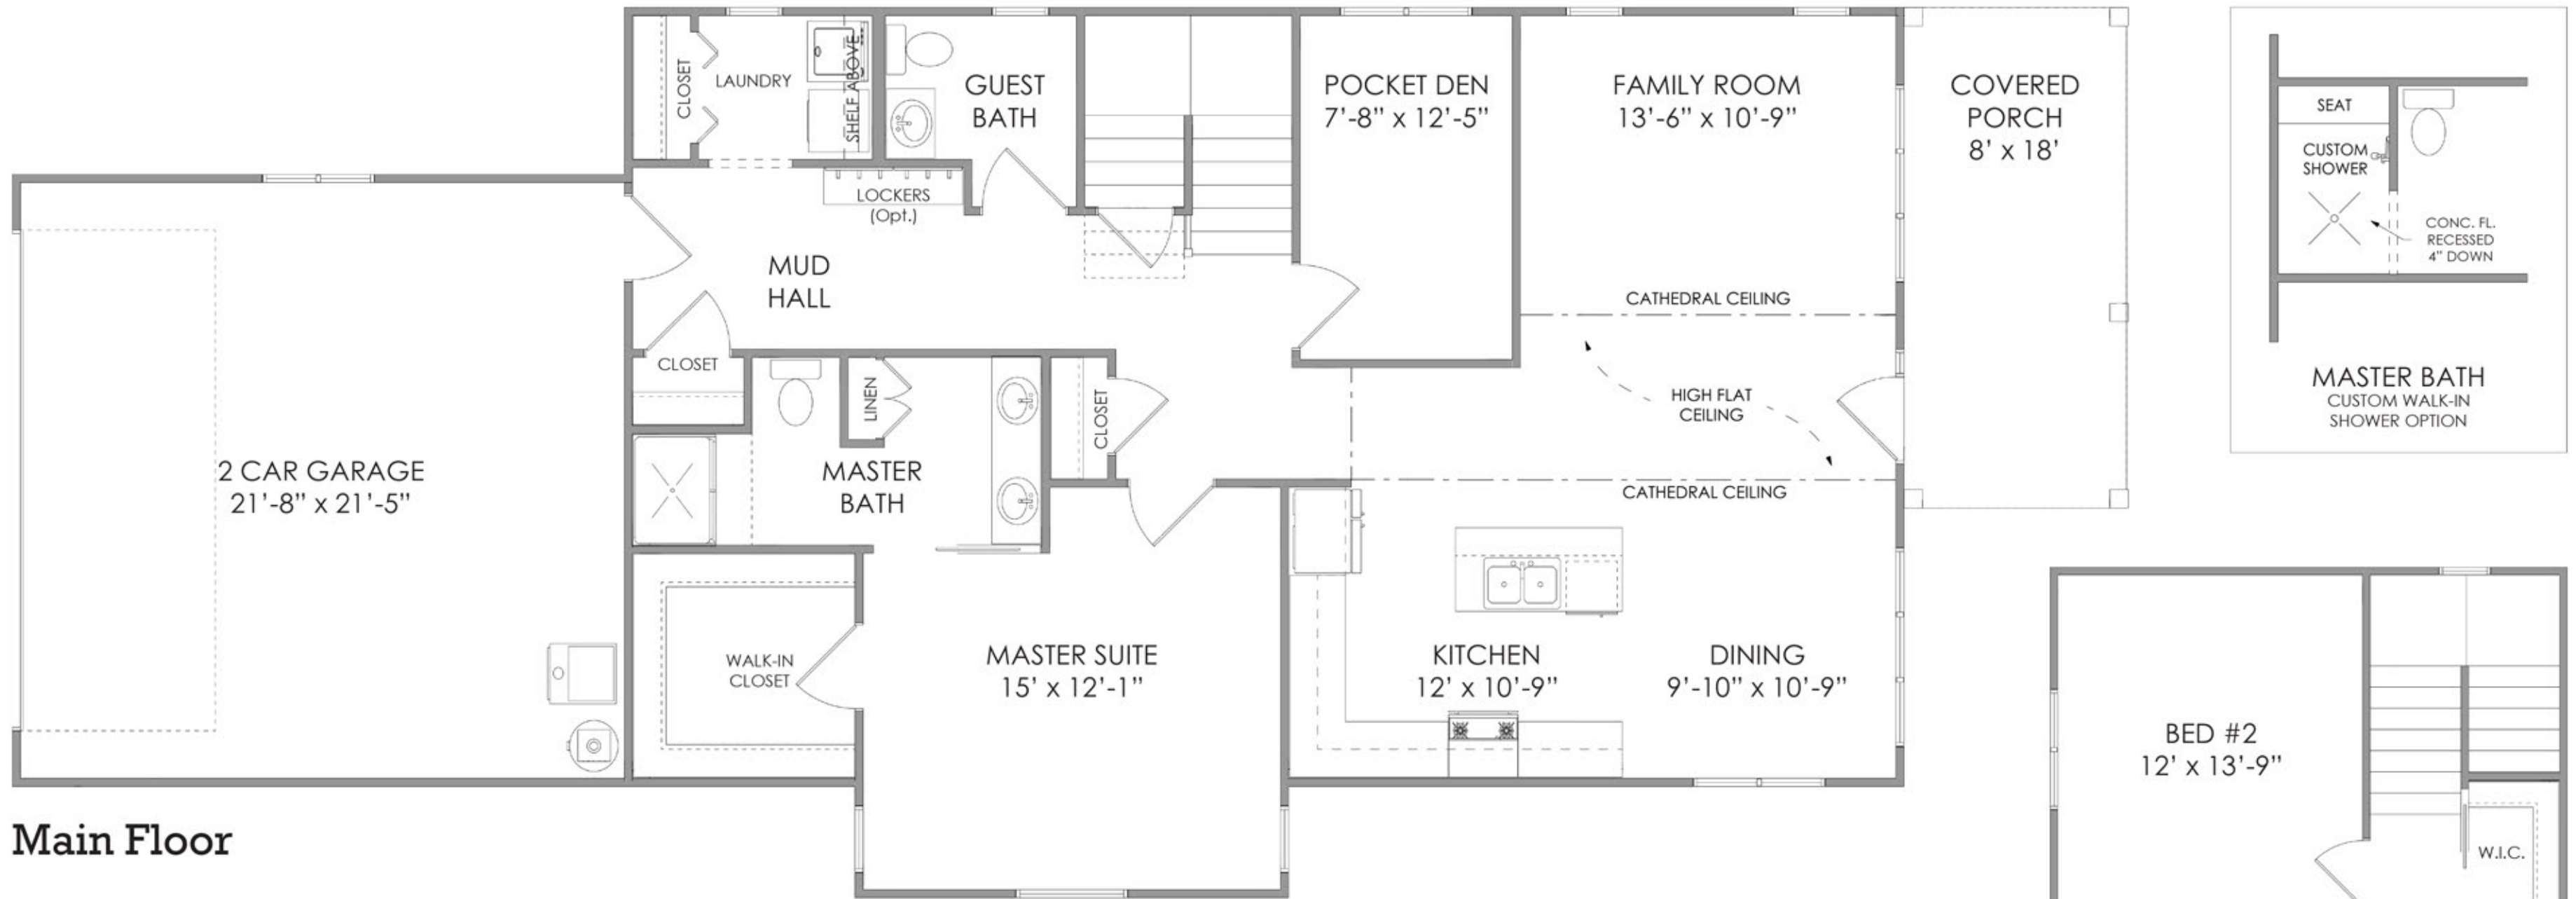

Poppy

2 BEDROOM, DEN, 2.5 BATHS 1,660 SF. LIVING AREA

Main Floor

Upper Floor