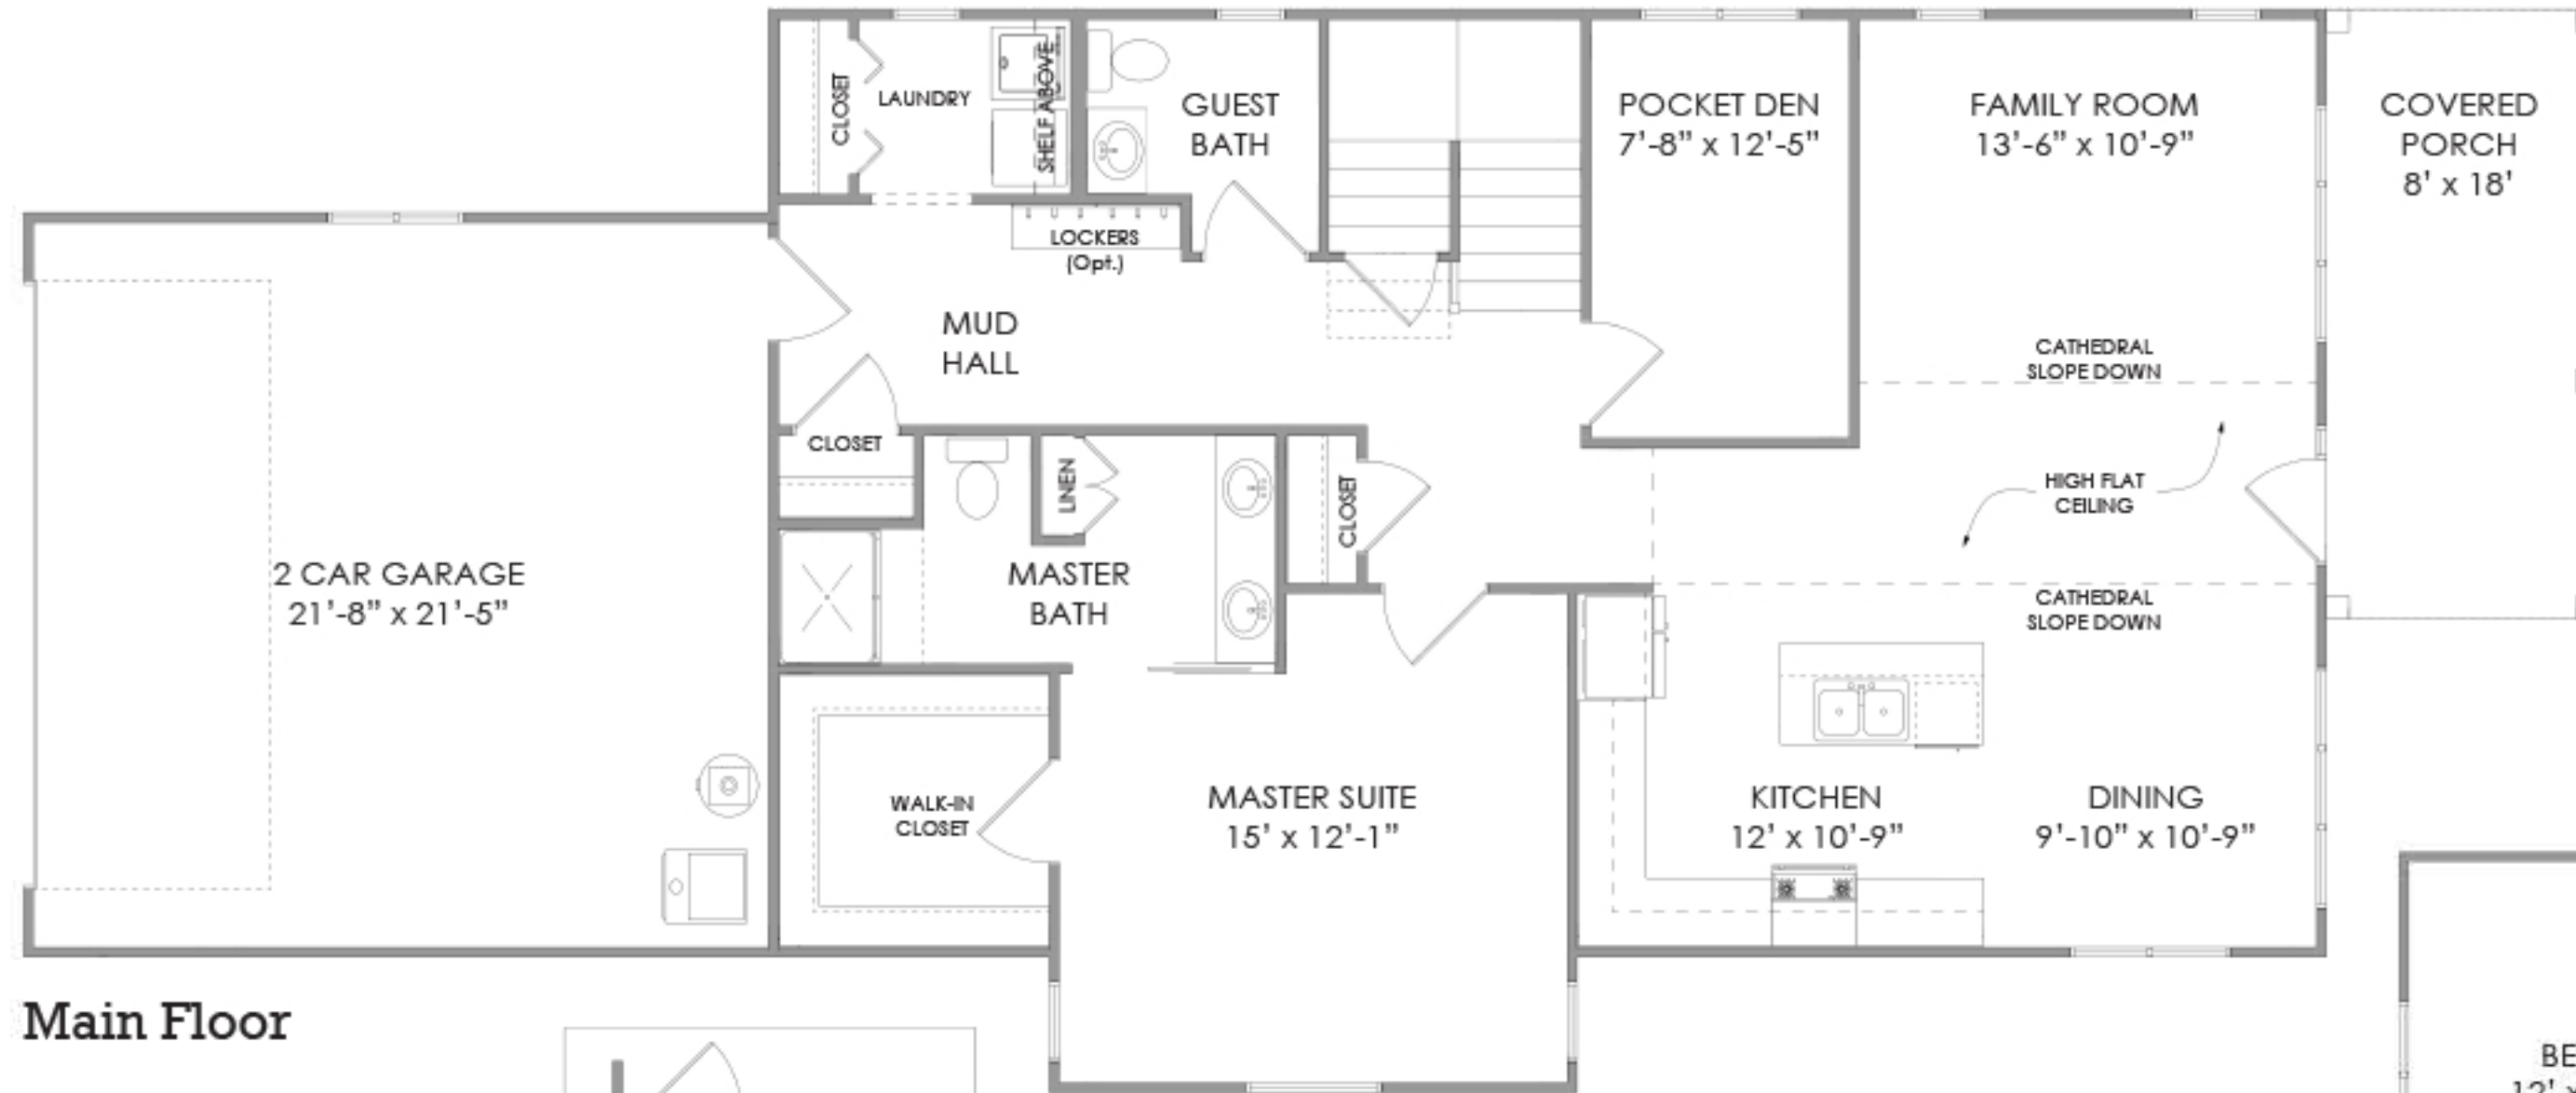

Poppy

2 BEDROOM, DEN, 2.5 BATHS 1,660 SF. LIVING AREA

Main Floor

Upper Floor